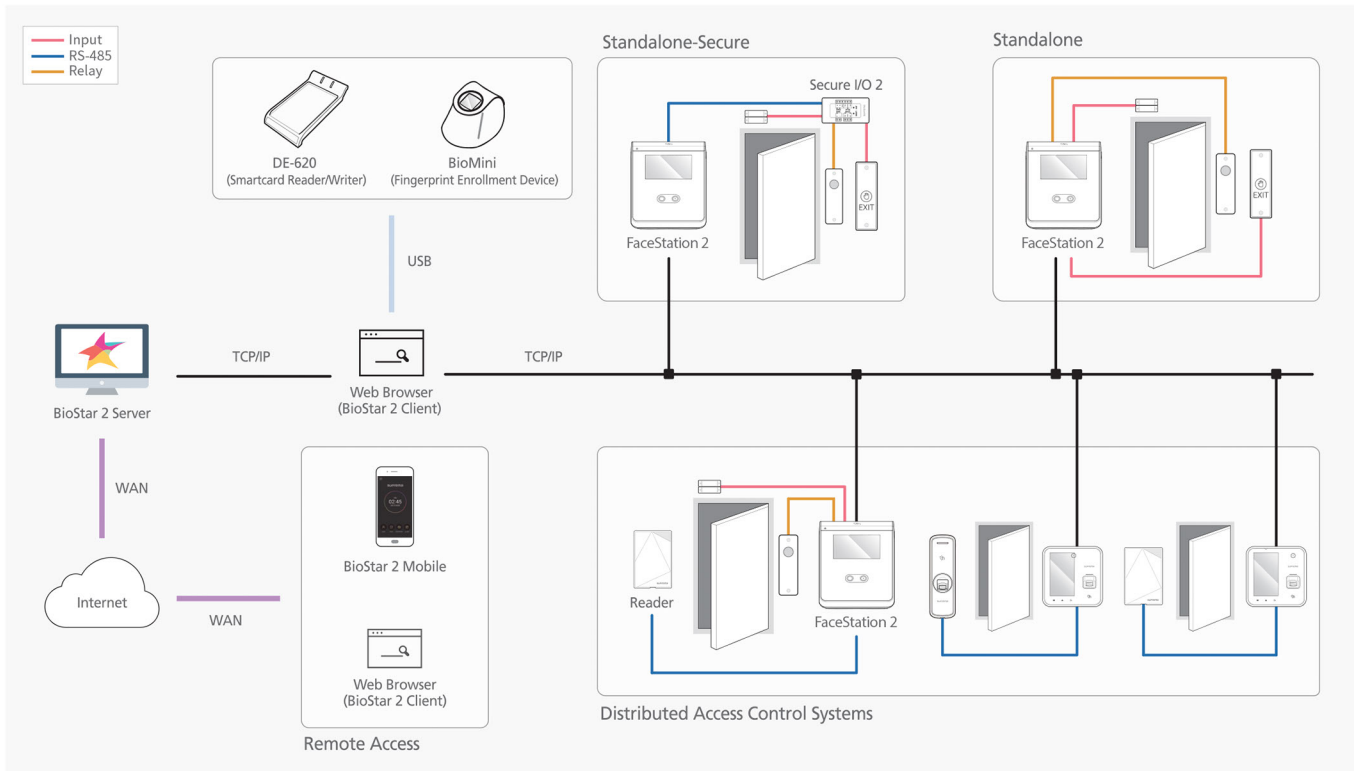

Specifications

Category	Features	FS2-D	FS2-AWB
Credential	Biometric	Face	
	RF Options	125kHz EM & 13.56MHz MIFARE, MIFARE Plus, DESFire/EV1, FeliCa, NFC	125kHz EM, HID Prox & 13.56MHz MIFARE, MIFARE Plus, DESFire/EV1, FeliCa, iCLASS SE/SR/Seos, NFC 2.4GHz BLE
	RF read range*	MIFARE/DESFire/iCLASS : 50 mm EM/HID Prox/FeliCa: 30 mm, BLE: 50 mm	
General	CPU	1.4 GHz Quad Core	
	Memory	8GB Flash + 1GB RAM	
	LCD type	4" color TFT LCD	
	LCD resolution	800 x 480 pixels	
	IR LED	140 ea	
	Sound	24 bit Voice DSP (echo cancellation)	
	Operating temperature	-20°C ~ 50°C	
	Operating humidity	0% ~ 80%, non-condensing	
	Dimensions (W x H x D)	141 mm x 164 mm x 125 mm	
	Weight	Device: 548g, Bracket: 74g (incl. washer and bolt)	
Face	Certificates	CE, FCC, KC, RoHS, REACH, WEEE, BT SIG	
	Power	DC 24V 2.5 A	
Capacity	Image dimension	720 x 480 pixels	
	Live Face Detection	Supported	
Capacity	Max. User	30,000 (1:1), 3,000(1:N)	
	Max. Log	5,000,000 (text), 50,000 (image)	
Interfaces	Wi-Fi	IEEE 802.11 b/g (FS2-AWB only)	
	Ethernet	Supported (10/100/1000 Mbps, auto MDI/MDI-X)	
	RS-485	1ch Host or Slave (Selectable)	
	Wiegand	1ch In and 1ch Out	
	TTL input	2 Inputs	
	Relay	1 Relay	
	USB	USB 2.0 (Host)	
	Tamper	Supported	
Video Phone	Video Phone	SIP-based VoIP (Video + Voice)	

System Configurations

0 V I 3 P 2 9 F V 0 8 - 0 V I 3 P 2 5 3 0 8 2
0 2 1 4 4 6 1 8 6 9 7

0 9 1 2 8 3 8 8 2 4 0
www.farzancard.ir